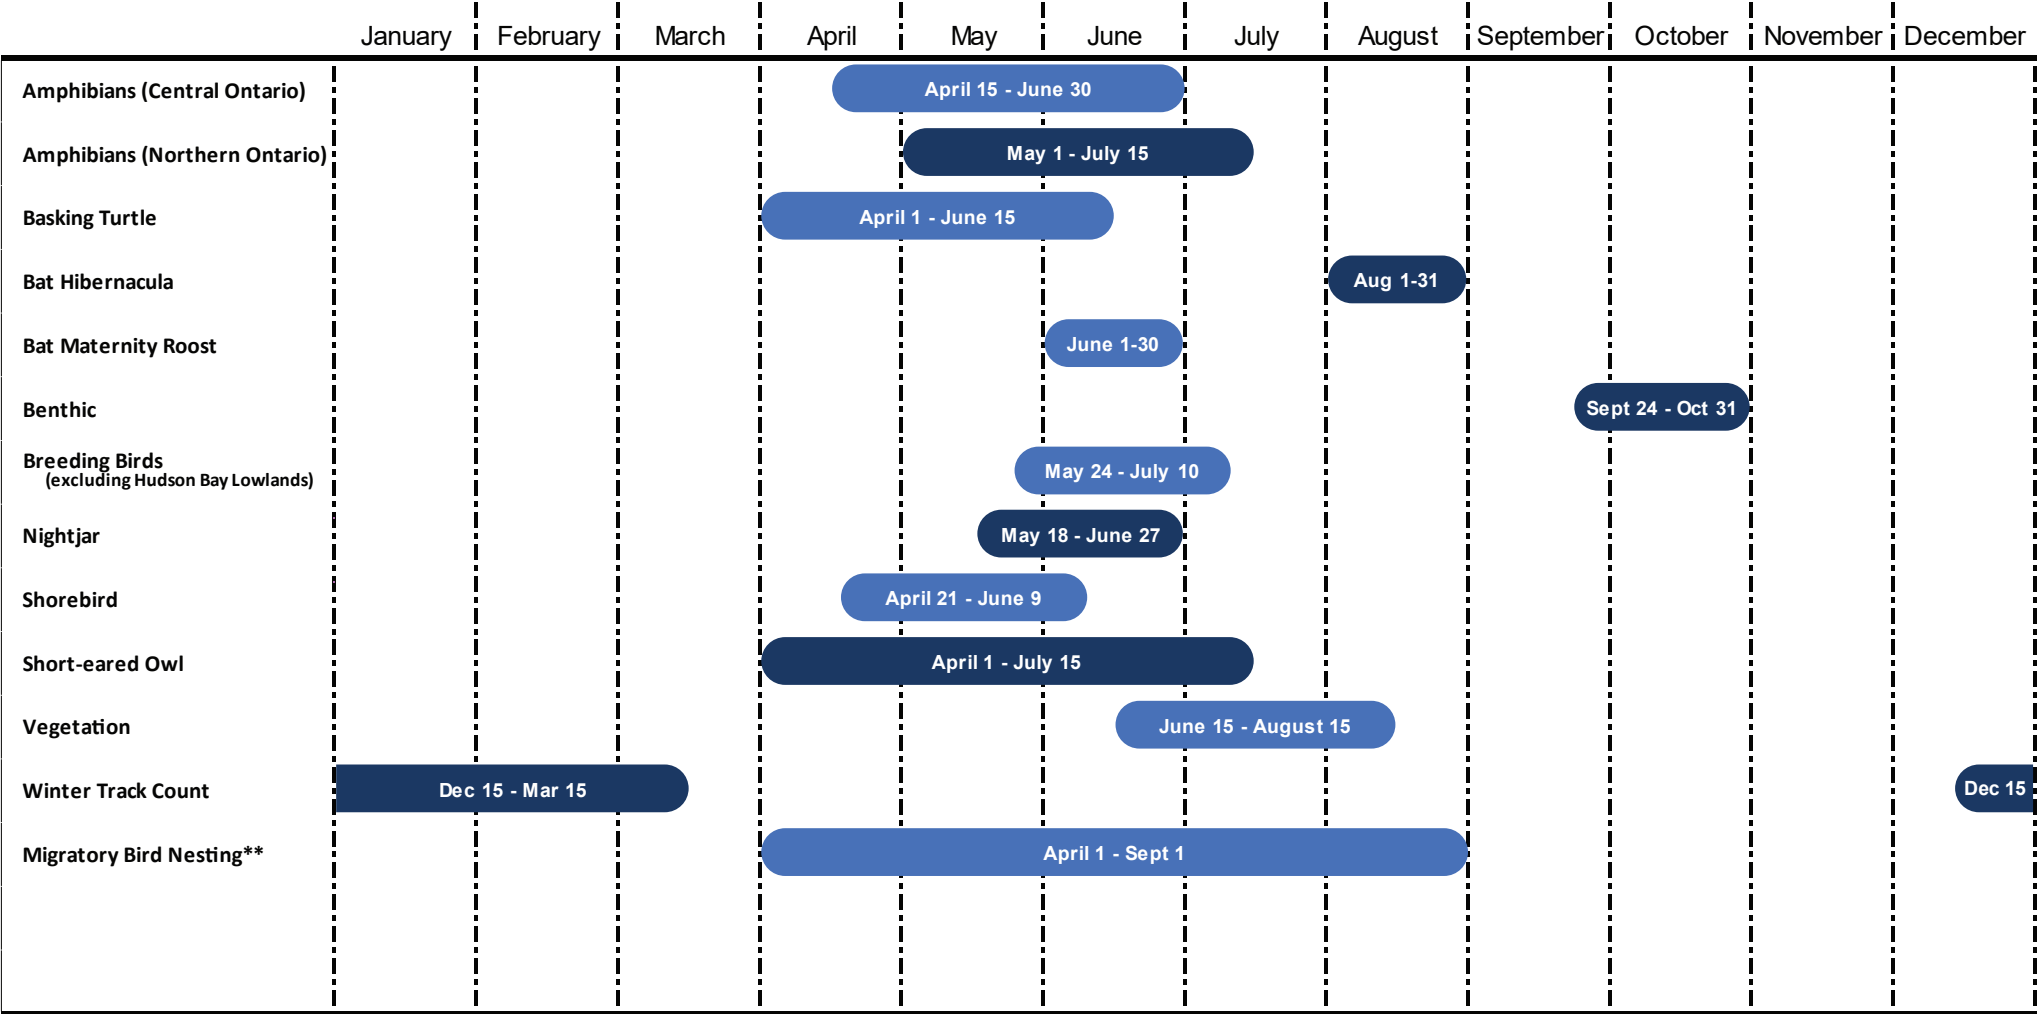

ONTARIO'S ECOLOGICAL SURVEY WINDOWS

NOTE:

** not a survey season, but a reminder be mindful to avoid vegetation clearing.